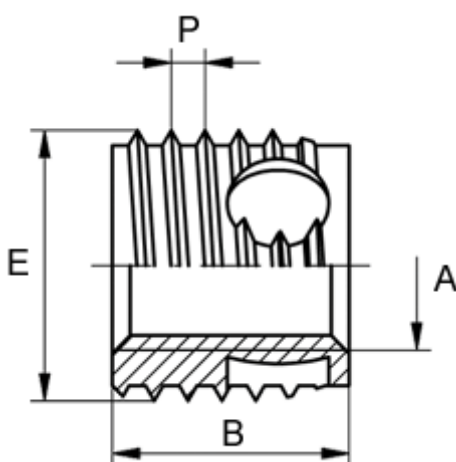

Article number: 12337000030500  
Description: KLEE-coil 337 000 030.500  
M3 St. steel 1.4305

## Measures

---

Female thread A	= M3
Length B	= 4
Male thread E	= 5.0
Min hole depth blind hole	= 6
Thread pitch P	= 0.60
Type	= 337 000 030 ...